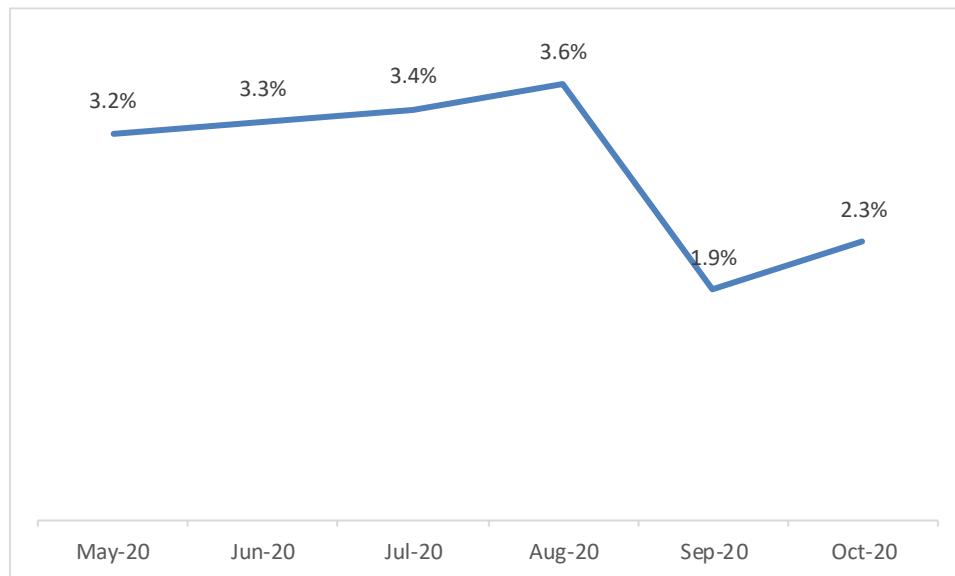

### Young People who are NEET (Not in Education, Employment or Training)

- The chart below shows the level of NEET young people in Dudley between May 2020 and October 2020

**NEET % for 16-18 year olds\***

*\*All post 16 data is reported by Academic Age (Years 12 and 13) rather than by Actual Age*

- As of October 2020, Dudley's level of NEET was 2.3%. This was higher than England's average of 2.2% and higher than the West Midlands average of 1.9%.
- In October 2019, Dudley's level of NEET was at 1.9% (139 young people).